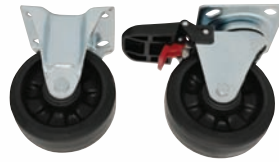

TOOLBOX ACCESSORIES

5" x 2" Casters (fits 26" Width Pro+)

993041 Swivel caster with brake (1 piece)
Load Rating 400 lbs per caster

993040 Fixed caster (1 piece)
Load Rating 400 lbs per caster

5" x 2" Casters (fits 42" Width Pro+)

993043 Swivel caster with brake (1 piece)
Load Rating 600 lbs per caster

993042 Fixed caster (1 piece)
Load Rating 600 lbs per caster

4" x 1" Casters

999024 Swivel caster with brake (1 piece)
Load Rating 160 lbs per caster

999025 Fixed caster (1 piece)
Load Rating 160 lbs per caster

5" x 2" Casters (fits 26" Width Marquis)

999020 Swivel caster with brake (1 piece)
Load Rating 200 lbs per caster

999021 Fixed caster (1 piece)
Load Rating 200 lbs per caster

5" x 1 1/2" Casters (fits 34", 42", 53" Width Marquis)

999022 Swivel caster with brake (1 piece)
Load Rating 400 lbs per caster

999023 Fixed caster (1 piece)
Load Rating 400 lbs per caster

97844

6" x 2" TPR Needle Bearing Caster Set (of 4)